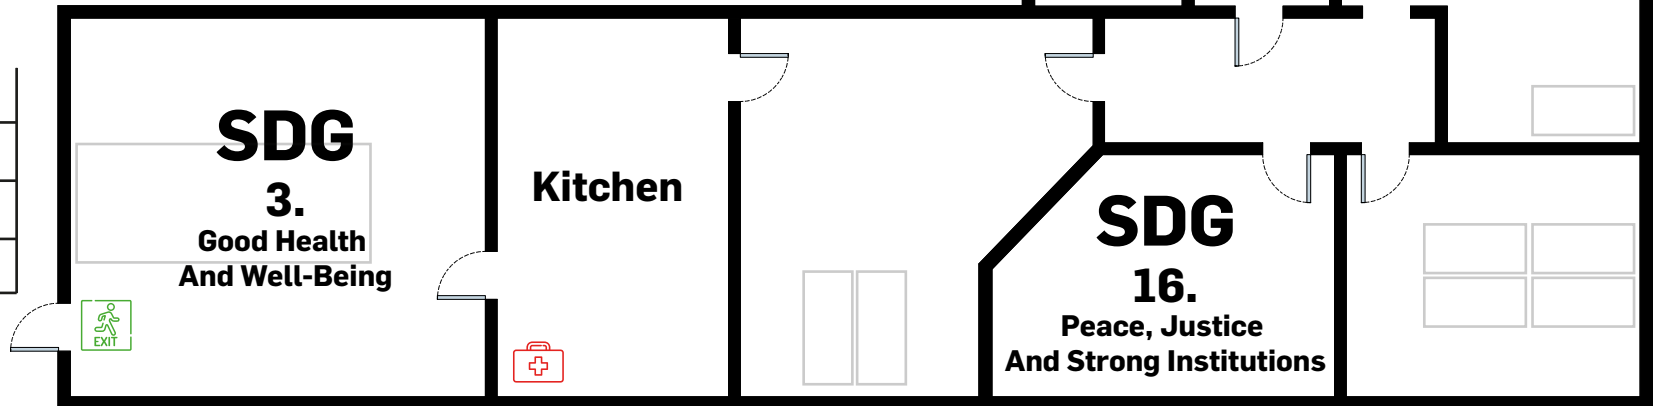

DISIE SOCIAL

Grønnegade 56, 2. sal 8000 Aarhus C

All prices are per month including. moms/VAT

Contact: office@disie.dk

Membership includes the following:

- A vibrant coworking community
- NGO's and startups with an impact agenda
- Free meeting room bookings, 2 rooms (4 & 10 pax)
- Projector, whiteboards & wifi
- A digital community
- Community events
- A kitchen
- Bicycle parking
- Access to a broad network of entrepreneurs, funding and partnerships in both the private and public sector, national and international.

Membership prices

Desk type	Price
Flex	900 DKK
Fixed	1.500 DKK
Closed office	4.000 DKK

Førstehjælpkasse
First aid kit

Toiletter
Toilets

Udgang
Exit