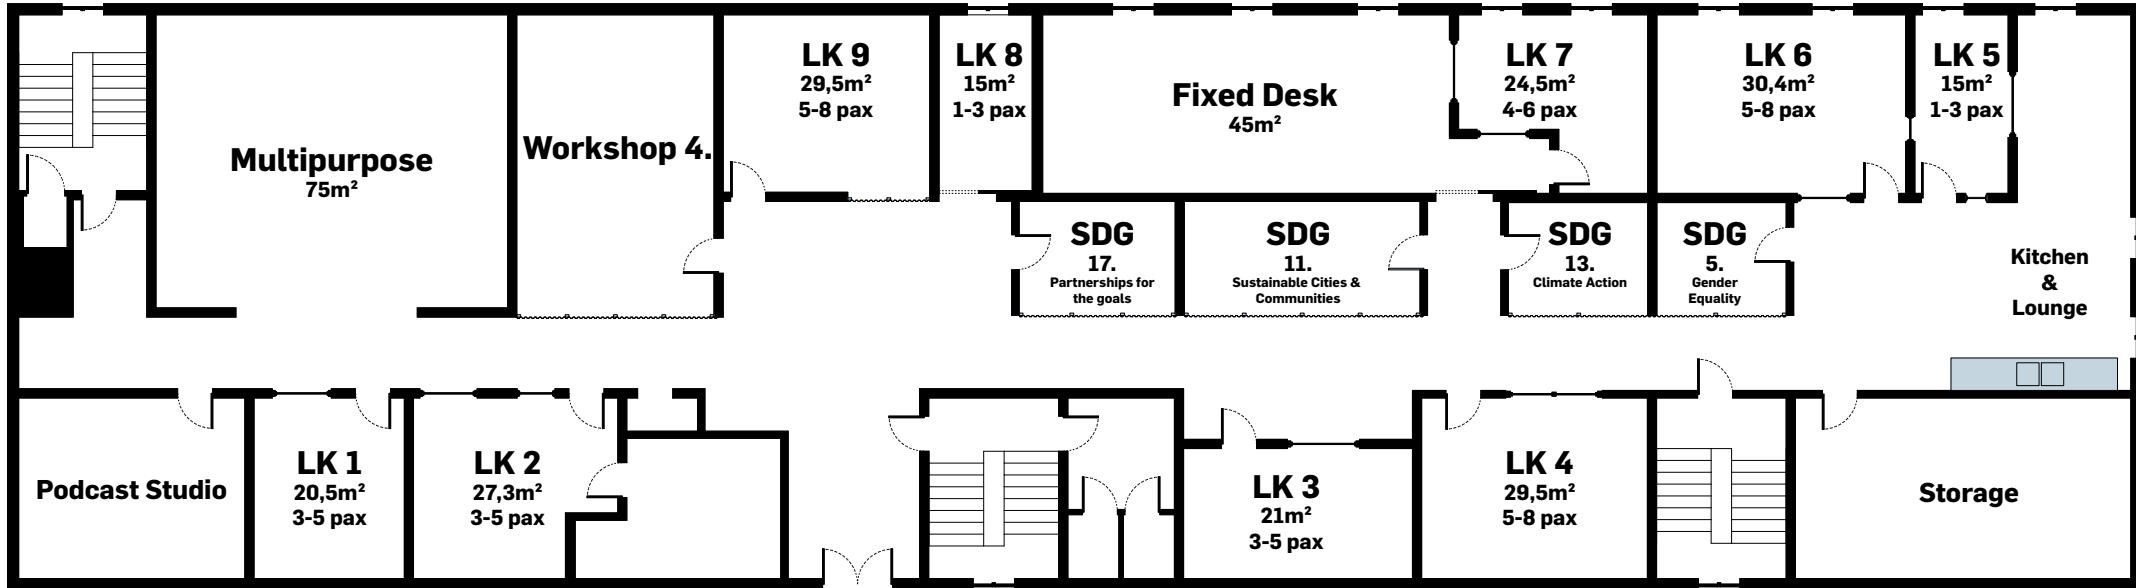

DISIE FLOOR LAYOUT

FOR DISIE COPENHAGEN 4th floor

Enghavevej 80 4th floor, 2450 København

All prices are per month excl. moms/VAT

Square meters	Number of people (Recommended)	Price	Room name
15m²	1-3	4.500 DKK	LK 8
15m²	1-3	4.500 DKK	LK 5
20,5m²	3-5	6.600 DKK	LK 1
21m²	3-5	6.900 DKK	LK 3
24,5m²	4-6	8.000 DKK	LK 7
27,3m²	5-7	9.000 DKK	LK 2
29,4m²	5-8	10.000 DKK	LK 9
29,5m²	5-8	10.000 DKK	LK 4
30,4m²	5-8	10.000 DKK	LK 6

Monthly prices:

- Flex seat: 1.750,- DKK
- Fixed seat: 1.950,- DKK

*One intern/volunteer in limited periods of time can be added for DKR 500 if there is room in the shared office (read more).